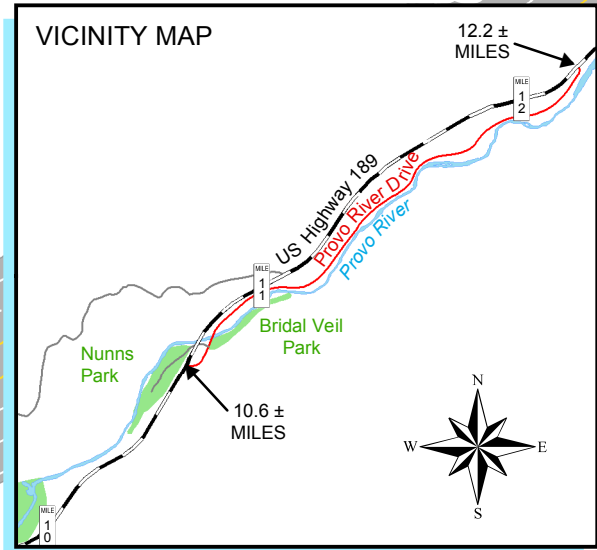

Bridal Veil Park

Provo River Drive

Park Features

-  Bicycle Trail
-  Pedestrian Trail
-  Fishing
-  Picnic Tables

Provo River

Provo River Parkway

Bridal Veil Falls

Utah County
HEART of UTAH